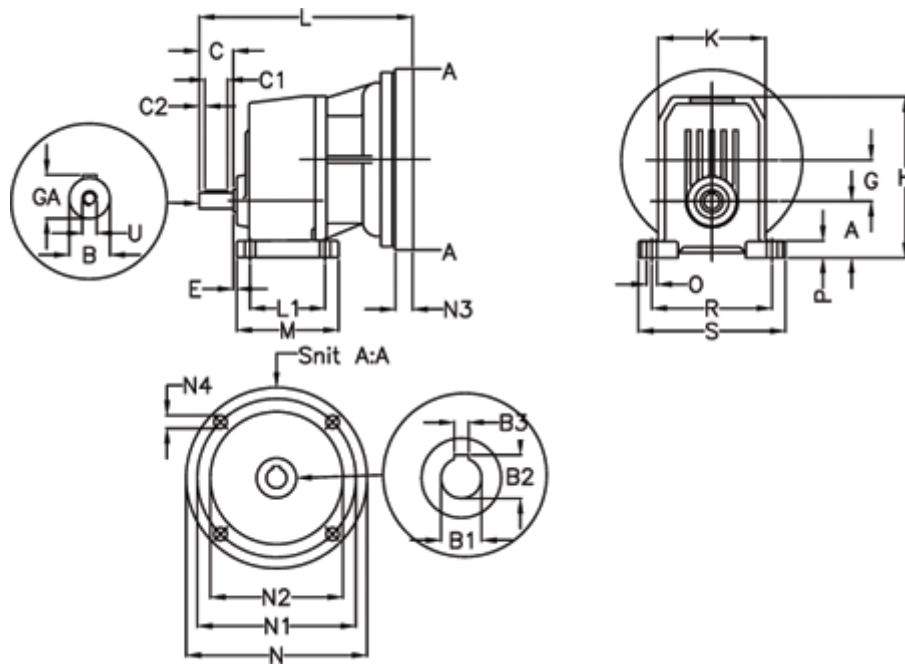

Article number: 40550500611230

Description: Single Stage Helical Gear
S 501-6,1-P80B5

Measures

A = 82	E = 25.5	M = 190.0	R = 225
B = 38	F = 10x8x60	N = 200	S = 270
B1 = 19	G = 73.5	N1 = 165	U = M12
B2 = 21.8	GA = 41.0	N2 = 130	
B3 = 6	H = 278.5	N3 = -	
C = 80	K = 185	N4 = M10x12	
C1 = 60	L = 314	O = 18	
C2 = 10	L1 = 145.0	P = 25.0	